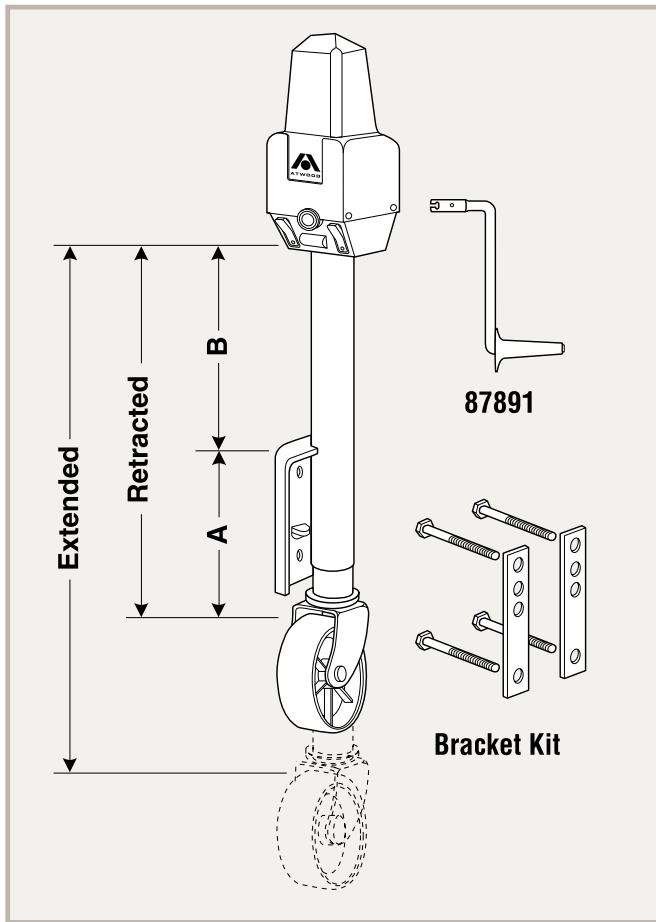

Atwood Marine Power Jacks

Atwood Power Jacks are available in an after-market package.

Marine Power Jack

POWER JACK											
Part No.	Description	A		B		Retracted		Extended		Capacity	
		in.	mm	in.	mm	in.	mm	in.	mm	lbs.	kg
80524	Marine Power Jack w/ castor	14 ³ / ₄	374.7	10 ¹ / ₈	257.2	24 ⁷ / ₈	631.8	39 ¹ / ₄	997	1,000	1134

Shipping Specifications

Product	Shipping Wt.		Carton Length		Carton Width		Carton Depth	
	lbs.	kg	in.	mm	in.	mm	in.	mm
Marine Jack-boxed	27	12.3	37	940	8	203	8	203

For pricing, contact your Distributor or Atwood Sales Representative. All specifications and illustrations are based on the latest information at the time of publication. Atwood assumes no responsibility for any error in type or print reproduction of specifications in this literature. Due to our policy of continuous improvement, Atwood reserves the right to make changes in price, color, materials, equipment and specifications and to discontinue models at any time without notice.