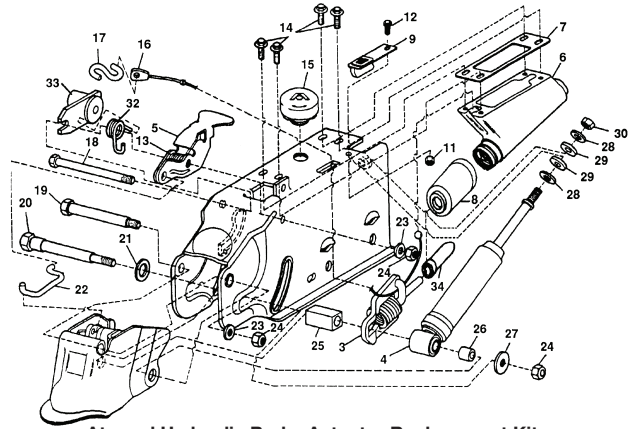

Effective 11/93

Effective 11/93

Atwood Hydraulic Brake Actuator Replacement Kits

KIT NUMBER	DESCRIPTION	KIT INCLUDES
85830	Shock Absorber Replacement Kit	4, 28 - 2 ea., 29 - 2 ea., 30, 24
85837	Master Cylinder Push Rod Kit	3, 7, 14 - 4 ea., 16, 17,24,6,8,34
87478	Cap Replacement Kit	15
85841	Master Cylinder Replacement Kit	6, 7, 14 - 4 ea.
85842	Shoulder Bolt Replacement Kit	20,21,24,25,26,27
85844	Release Handle Replacement Kit	5,18,22,23,24 - 3 ea., 19
85849	Stop & Spring Assembly Replacement Kit	9, 11, 12, 28 - 2 ea., 29 - 2 ea., 30
85852	Push Rod Assembly Replacement Kit	3,7,14 - 4 EA., 16, 17,24,34
84258	Boot Replacement Kit	8

Atwood Hydraulic Brake Actuator Replacement Kits

KIT NUMBER	DESCRIPTION	KIT INCLUDES
85830	Shock Absorber Replacement Kit	4, 28 - 2 ea., 29 - 2 ea., 30, 24
85837	Master Cylinder Push Rod Kit	3, 7, 14 - 4 ea., 16, 17,24,6,8,34
87478	Cap Replacement Kit	15
85841	Master Cylinder Replacement Kit	6, 7, 14 - 4 ea.
85842	Shoulder Bolt Replacement Kit	20,21,24,25,26,27
85844	Release Handle Replacement Kit	5,18,22,23,24 - 3 ea., 19
85849	Stop & Spring Assembly Replacement Kit	9, 11, 12, 28 - 2 ea., 29 - 2 ea., 30
85852	Push Rod Assembly Replacement Kit	3,7,14 - 4 EA., 16, 17,24,34
84258	Boot Replacement Kit	8