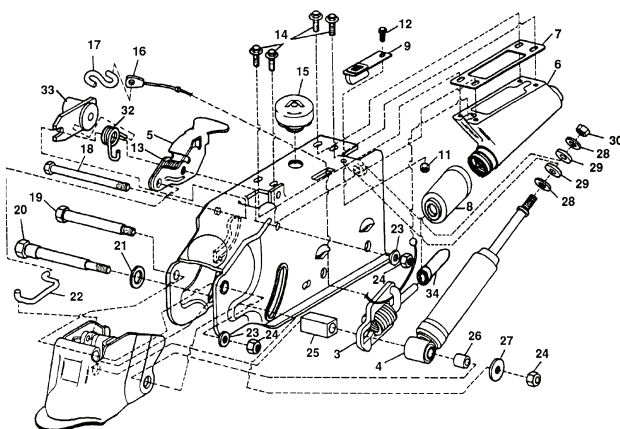

Effective 11/93

Effective 11/93

Atwood Hydraulic Brake Actuator Replacement Kits

KIT NUMBER	DESCRIPTION	KIT INCLUDES
85830	Shock Absorber Replacement Kit	4, 28 - 2 ea., 29 - 2 ea., 30, 24
85837	Master Cylinder Push Rod Kit	3, 7, 14 - 4 ea., 16, 17,24,6,8,34
87478	Cap Replacement Kit	15
85841	Master Cylinder Replacement Kit	6, 7, 14 - 4 ea.
85842	Shoulder Bolt Replacement Kit	20,21,24,25,26,27
85844	Release Handle Replacement Kit	5,18,22,23,24 - 3 ea., 19
85849	Stop & Spring Assembly Replacement Kit	9, 11, 12, 28 - 2 ea., 29 - 2 ea., 30
85852	Push Rod Assembly Replacement Kit	3,7,14 - 4 EA., 16, 17,24,34
84258	Boot Replacement Kit	8

Atwood Hydraulic Brake Actuator Replacement Kits

KIT NUMBER	DESCRIPTION	KIT INCLUDES
85830	Shock Absorber Replacement Kit	4, 28 - 2 ea., 29 - 2 ea., 30, 24
85837	Master Cylinder Push Rod Kit	3, 7, 14 - 4 ea., 16, 17,24,6,8,34
87478	Cap Replacement Kit	15
85841	Master Cylinder Replacement Kit	6, 7, 14 - 4 ea.
85842	Shoulder Bolt Replacement Kit	20,21,24,25,26,27
85844	Release Handle Replacement Kit	5,18,22,23,24 - 3 ea., 19
85849	Stop & Spring Assembly Replacement Kit	9, 11, 12, 28 - 2 ea., 29 - 2 ea., 30
85852	Push Rod Assembly Replacement Kit	3,7,14 - 4 EA., 16, 17,24,34
84258	Boot Replacement Kit	8