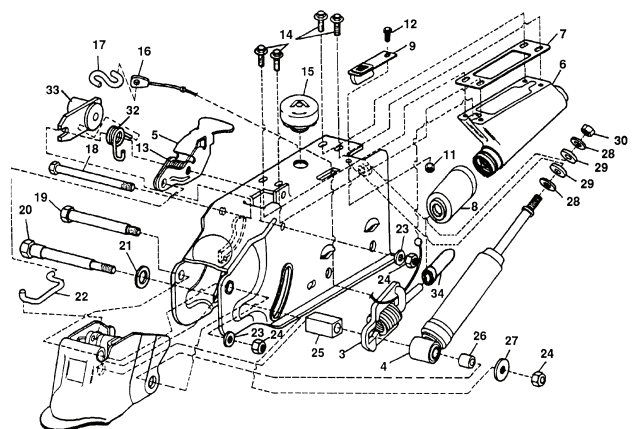

Effective 11/93

Effective 11/93

Atwood Hydraulic Brake Actuator Replacement Kits

KIT NUMBER	DESCRIPTION	KIT INCLUDES
85830	Shock Absorber Replacement Kit	4, 28 - 2 ea., 29 - 2 ea., 30, 24
85837	Master Cylinder Push Rod Kit	3, 7, 14 - 4 ea., 16, 17,24,6,8,34
87478	Cap Replacement Kit	15
85841	Master Cylinder Replacement Kit	6, 7, 14 - 4 ea.
85842	Shoulder Bolt Replacement Kit	20,21,24,25,26,27
85844	Release Handle Replacement Kit	5,18,22,23,24 - 3 ea., 19
85849	Stop & Spring Assembly Replacement Kit	9, 11, 12, 28 - 2 ea., 29 - 2 ea., 30
85852	Push Rod Assembly Replacement Kit	3,7,14 - 4 EA., 16, 17,24,34
84258	Boot Replacement Kit	8

Atwood Hydraulic Brake Actuator Replacement Kits

KIT NUMBER	DESCRIPTION	KIT INCLUDES
85830	Shock Absorber Replacement Kit	4, 28 - 2 ea., 29 - 2 ea., 30, 24
85837	Master Cylinder Push Rod Kit	3, 7, 14 - 4 ea., 16, 17,24,6,8,34
87478	Cap Replacement Kit	15
85841	Master Cylinder Replacement Kit	6, 7, 14 - 4 ea.
85842	Shoulder Bolt Replacement Kit	20,21,24,25,26,27
85844	Release Handle Replacement Kit	5,18,22,23,24 - 3 ea., 19
85849	Stop & Spring Assembly Replacement Kit	9, 11, 12, 28 - 2 ea., 29 - 2 ea., 30
85852	Push Rod Assembly Replacement Kit	3,7,14 - 4 EA., 16, 17,24,34
84258	Boot Replacement Kit	8