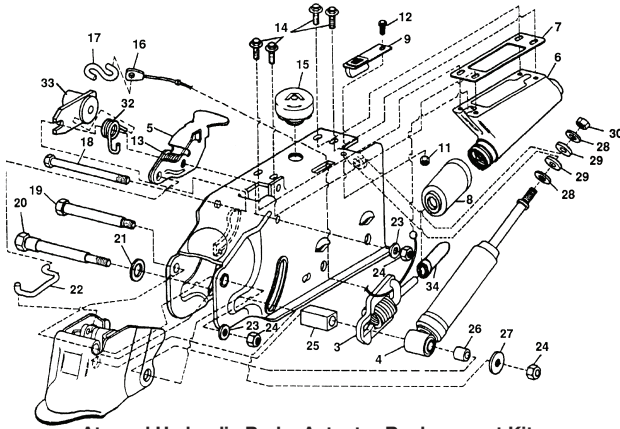

Effective 11/93

Effective 11/93

Atwood Hydraulic Brake Actuator Replacement Kits

KIT NUMBER	DESCRIPTION	KIT INCLUDES
85830	Shock Absorber Replacement Kit	4, 28 - 2 ea., 29 - 2 ea., 30, 24
85837	Master Cylinder Push Rod Kit	3, 7, 14 - 4 ea., 16, 17,24,6,8,34
87478	Cap Replacement Kit	15
85841	Master Cylinder Replacement Kit	6, 7, 14 - 4 ea.
85842	Shoulder Bolt Replacement Kit	20,21,24,25,26,27
85844	Release Handle Replacement Kit	5,18,22,23,24 - 3 ea., 19
85849	Stop & Spring Assembly Replacement Kit	9, 11, 12, 28 - 2 ea., 29 - 2 ea., 30
85852	Push Rod Assembly Replacement Kit	3,7,14 - 4 EA., 16, 17,24,34
84258	Boot Replacement Kit	8

Atwood Hydraulic Brake Actuator Replacement Kits

KIT NUMBER	DESCRIPTION	KIT INCLUDES
85830	Shock Absorber Replacement Kit	4, 28 - 2 ea., 29 - 2 ea., 30, 24
85837	Master Cylinder Push Rod Kit	3, 7, 14 - 4 ea., 16, 17,24,6,8,34
87478	Cap Replacement Kit	15
85841	Master Cylinder Replacement Kit	6, 7, 14 - 4 ea.
85842	Shoulder Bolt Replacement Kit	20,21,24,25,26,27
85844	Release Handle Replacement Kit	5,18,22,23,24 - 3 ea., 19
85849	Stop & Spring Assembly Replacement Kit	9, 11, 12, 28 - 2 ea., 29 - 2 ea., 30
85852	Push Rod Assembly Replacement Kit	3,7,14 - 4 EA., 16, 17,24,34
84258	Boot Replacement Kit	8